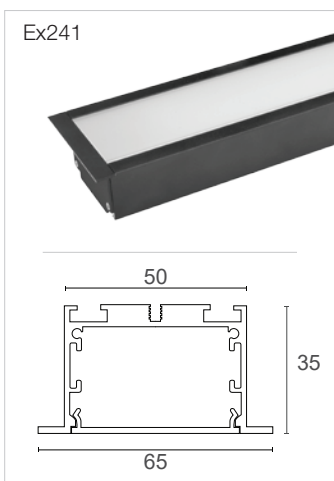

FLEXILED XF2490

Flexible linear 24V LED strip using high output LEDs. 'Peel off' 3M adhesive backing for easy, long term installation. Available in reels of up to 5 meters with cuttable intervals of 75mm.

- 24V DC LED Strip
- High Output LEDs
- 20W per Meter
- 2800 lm per Meter
- 80+ CRI
- Cuttable at 75mm increments

| Product | CCT | Length | Extrusion |
|---------|---------|-----------------|---------------------|
| XF2490 | 3000K 3 | Length in mm XX | none |
| | 4000K 4 | | Alu Extrusion Ex241 |
| | 5000K 5 | | |
| XF2490 | 3 | 9000 | |