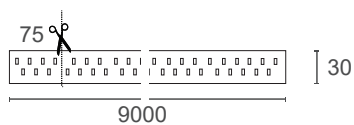

FLEXILED XF2490

Flexible linear 24V LED strip using high output LEDs. 'Peel off' 3M adhesive backing for easy, long term installation. Available in reels of up to 5 meters with cuttable intervals of 75mm.

- 24V DC LED Strip
- High Output LEDs
- 20W per Meter
- 2800 lm per Meter
- 80+ CRI
- Cuttable at 75mm increments

| Product | CCT | Length | Extrusion |
|---------|---------|-----------------|---------------------|
| XF2490 | 3000K 3 | Length in mm XX | none |
| | 4000K 4 | | Alu Extrusion Ex241 |
| | 5000K 5 | | |
| XF2490 | 3 | 9000 | |