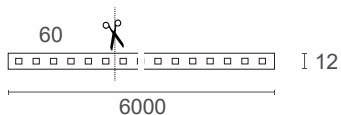

FLEXILED XF2499

24V DC Flexible LED strip with a close pitch of 99 LEDs per meter for reduced spotting effects. Maximum power consumption of 20W per meter with a lumen output of 2300lm per meter. Supplied in 6 meter reels with 3M adhesive backing, cuttable at 60mm intervals for quick and easy installation.

Specifications

Voltage	24V DC
Wattage	20W per meter
SMD Lumens	2300 lm per meter
CRI	80+
Colour Deviation	SDCM \leq 3
Lifetime	50,000hrs
LED Pitch	99 LEDs per meter
Cutting Increment	60mm (6 LEDs)
Reel Length	6m
Adhesive Backing	3M 300LSE
Copper Content	2oz PCB