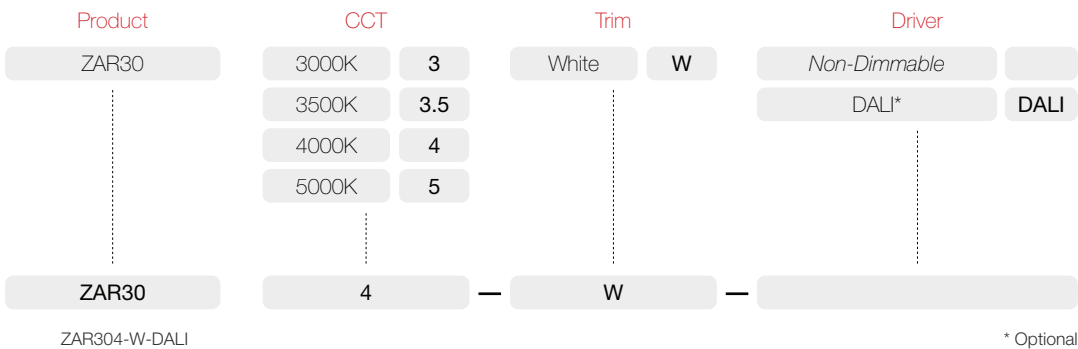

System Power 28.67W

LED Power 26W

Lamp Type SMD LED

IP Rating IP20

	3000K	3500K	4000K	5000K
COB Lumen Output	4350 lm	4425 lm	4500 lm	4650 lm
Total Luminous Flux	2740 lm	2815 lm	2890 lm	3040 lm

Efficacy	101 lm/W 4000K	Lifetime	50,000hrs (L80 B10)
Dimming	Optional: Dali		
Input Voltage	100V - 240V AC 50/60 Hz	Protection	Thermal and Short Circuit
		Power Factor	> 0.95