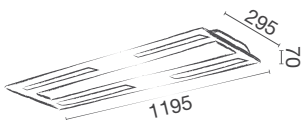

Dimensions

New *Micro-Prism* diffuser provides excellent glare control while maintaining high light transmission.

System Power 28.67W

LED Power 26W

Lamp Type SMD LED

IP Rating IP20

	3000K	3500K	4000K	5000K
COB Lumen Output	4350 lm	4425 lm	4500 lm	4650 lm
Total Luminous Flux	2740 lm	2815 lm	2890 lm	3040 lm

Efficacy	101 lm/W 4000K	Lifetime	50,000hrs (L80 B10)
Dimming	Optional: Dali		
Input Voltage	100V - 240V AC 50/60 Hz	Protection	Thermal and Short Circuit
		Power Factor	> 0.95