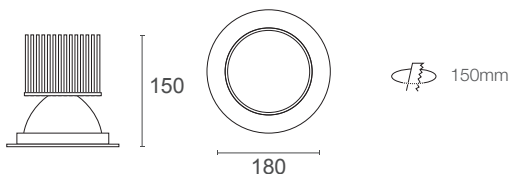

MAXILED XDF55

55 Watts / 7350 Lumens / 90+ CRI

55W Recessed fixed LED downlight. Available in 2700K, 3000K, 4000K and 5000K colour temperature options in 90+ CRI or 2700K, 3000K and 4000K VIVID options. Sealed face with silicone gasket for increased ingress protection. Large pressure cast aluminium heatsink provides effective thermal management ensuring high output and long lifespan. Supplied with remote driver.

System Power	58.8W	Cut-Out	150mm
LED Power	55W	Weight	1000g
IP Rating	IP65		

	2700K	3000K	4000K	5000K	VIVID	2700K	3000K	4000K
COB Lumen Output	7050 lm	7200 lm	7350 lm	7500 lm	VIVID	5900 lm	6050 lm	6200 lm
Total Luminous Flux	5063 lm	5170 lm	5278 lm	5386 lm		4237 lm	4344 lm	4452 lm