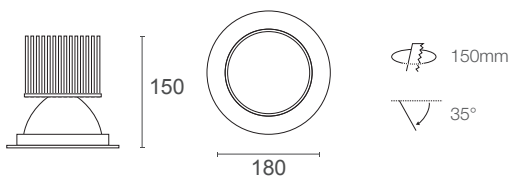

# MAXILED XDL55

55 Watts / 7350 Lumens / 90+ CRI

55W Recessed adjustable LED downlight. Available in 2700K, 3000K, 4000K and 5000K colour temperature options in 90+ CRI or 2700K, 3000K and 4000K VIVID options. Large pressure cast aluminium heatsink provides effective thermal management ensuring high output and long lifespan. Supplied with remote driver.

System Power	58.8W	Cut-Out	150mm
LED Power	55W	Tilt-Angle	35°
IP Rating	IP20	Weight	910g

	2700K	3000K	4000K	5000K	VIVID	2700K	3000K	4000K
COB Lumen Output	7050 lm	7200 lm	7350 lm	7500 lm	VIVID	5900 lm	6050 lm	6200 lm
Total Luminous Flux	5063 lm	5170 lm	5278 lm	5386 lm		4237 lm	4344 lm	4452 lm
Efficacy	89.76 lm/W 4000K Wide Beam			Lifetime	50,000hrs (L80)			
Dimming	Optional: Leading + Trailing Edge    Dali							
Input Voltage	100V - 240V AC 50/60 Hz			Protection	Thermal and Short Circuit		Power Factor	> 0.95

### Accessories

Product	CCT	Light Source	Beam Angle	Trim Colour	Insert Colour	Driver
XDL55	2700K	2.7	90+ CRI	Wide Beam	White	Black Insert
	3000K	3	VIVID*	Medium Beam	Black	White Insert*
	4000K	4			Silver	Silver Insert*
	5000K	5				Gold Insert*
XDL55	3		WB	W	BT	none
						Leading + Trailing*
						DALI*