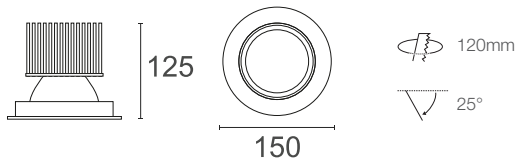

MIDILED XDM15

15 Watts / 1960 Lumens / 90+ CRI

Recessed adjustable 15W downlight featuring a single COB LED. Available in 2700K, 3000K, 4000K and 5000K colour temperature options in 90+ CRI or 2700K, 3000K and 4000K VIVID options. Sealed face with silicone gasket for increased ingress protection and large passive heatsink for effective thermal management ensuring high output and long lifespan. Supplied with remote driver. Inner trim insert supplied in white as standard or in black, silver or gold colour options on request. Supplied with remote LED driver.

System Power	18.2W	Cut-Out	120mm
LED Power	15W	Tilt-Angle	25°
IP Rating	IP20	Weight	505g

	2700K	3000K	4000K	5000K	VIVID	2700K	3000K	4000K
COB Lumen Output	1850 lm	1895 lm	1960 lm	1985 lm	VIVID	1585 lm	1635 lm	1670 lm
Total Luminous Flux	1530 lm	1570 lm	1635 lm	1660 lm		1270 lm	1315 lm	1355 lm