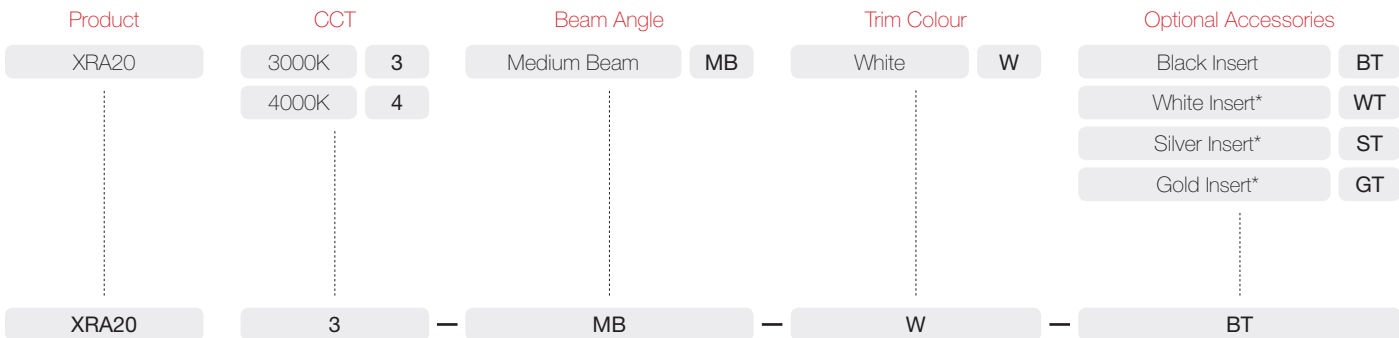

Optional Accessories

XRA203-MB-W-BT

* Optional

TREND
LIGHT BY SOLID STATE

288 Coward Street, Mascot, NSW, 2020
Ph: (02) 9669 8888 Fax: (02) 9669 8899 Email: sales@trendlighting.com.au