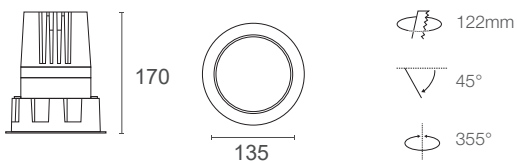

# MIDILED XRA20

20 Watts / 2000 Lumens / 90+ CRI

Recessed adjustable LED downlight featuring a single COB LED with a high CRI of 90+ and high COB lumen outputs of 1920 lm (3000K) and 2000 lm (4000K). Adjustable light engine enables 45° tilt and 355° rotation allowing for installation in a variety of lighting applications. Optional coloured trim inserts provide versatility in lighting and aesthetic design. Supplied with remote driver.

|              |      |            |       |
|--------------|------|------------|-------|
| System Power | 20W  | Cut-Out    | 122mm |
| LED Power    | 18W  | Tilt-Angle | 45°   |
| IP Rating    | IP20 | Rotation   | 355°  |
|              |      | Weight     | 890g  |