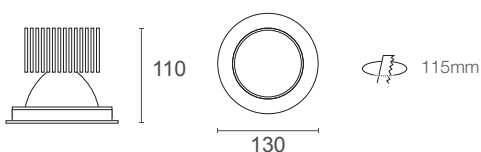

MINILED XDS10

10 Watts / 1390 Lumens / 90+ CRI

Fixed 10W downlight featuring a single COB LED. Available in 2700K, 3000K, 4000K and 5000K colour temperature options in 90+ CRI or 2700K, 3000K and 4000K VIVID options. Sealed face with silicone gasket for increased ingress protection and large passive heatsink for effective thermal management ensuring high output and long lifespan. Supplied with remote driver.

System Power	11.7W	Cut-Out	115mm
LED Power	10W	Weight	370g
IP Rating	IP44		

	2700K	3000K	4000K	5000K	VIVID	2700K	3000K	4000K
COB Lumen Output	1300 lm	1335 lm	1390 lm	1410 lm	VIVID	1080 lm	1120 lm	1150 lm
Total Luminous Flux	1055 lm	1082 lm	1126 lm	1142 lm		881 lm	913 lm	936 lm