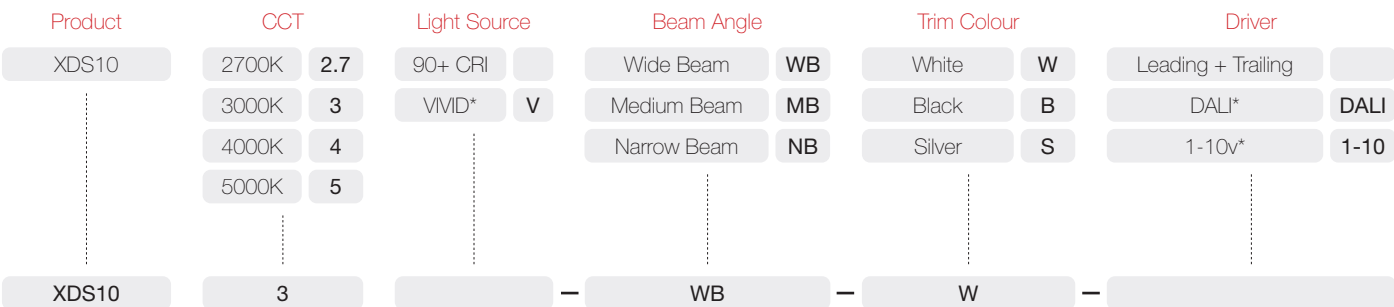

MINILED XDS10

10 Watts / 1390 Lumens / 90+ CRI

Fixed 10W downlight featuring a single COB LED. Available in 2700K, 3000K, 4000K and 5000K colour temperature options in 90+ CRI or 2700K, 3000K and 4000K VIVID options. Sealed face with silicone gasket for increased ingress protection and large passive heatsink for effective thermal management ensuring high output and long lifespan. Supplied with remote driver.

System Power	11.7W	Cut-Out	115mm
LED Power	10W	Weight	370g
IP Rating	IP44		

	2700K	3000K	4000K	5000K	VIVID	2700K	3000K	4000K
COB Lumen Output	1300 lm	1335 lm	1390 lm	1410 lm	VIVID	1080 lm	1120 lm	1150 lm
Total Luminous Flux	1055 lm	1082 lm	1126 lm	1142 lm		881 lm	913 lm	936 lm

Efficacy	93.68 lm/W 4000K Wide Beam	Lifetime	50,000hrs (L80)
Dimming	Leading + Trailing Edge	Optional: Dali	1-10v
Input Voltage	100V - 240V AC 50/60 Hz	Protection	Thermal and Short Circuit
		Power Factor	> 0.95