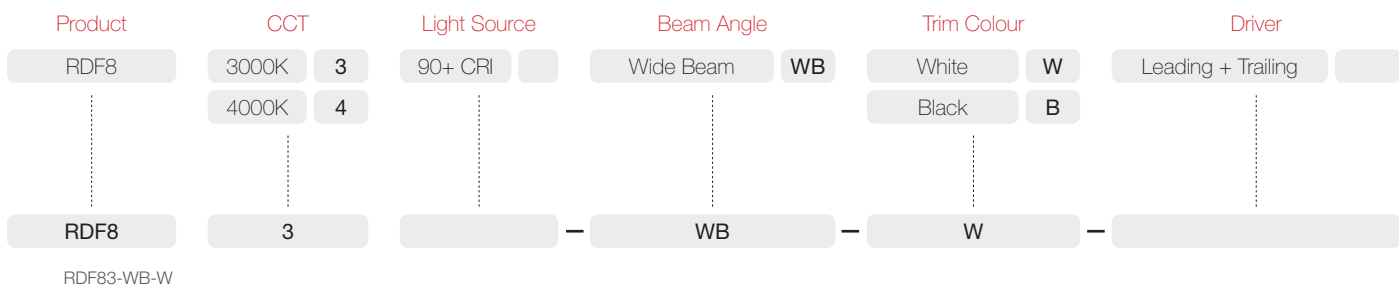

Resiled RDF8

8.5 Watts / 1050 Lumens / 90+ CRI

8.5 Watt residential LED downlight featuring a single LED COB in 3000K and 4000K colour temperature options with a high colour rendering index of 90+ and a high lumen output of 1030 lm (3000K) and 1050 lm (4000K). Covering 76mm to 92mm cut-out sizes makes the Resiled an ideal replacement for existing halogen downlights.

System Power	10.8W	Cut-Out	76-92mm
LED Power	8.5W	Weight	230g
IP Rating	IP65		

	3000K	4000K
COB Lumen Output	1030 lm	1050 lm
Total Luminous Flux	916 lm	938 lm
Efficacy	86.85 lm/W 4000K	

Dimming	Leading + Trailing Edge	Lifetime	50,000hrs (L70)	
Input Voltage	100V - 240V AC 50/60 Hz	Protection	Thermal and Short Circuit	Power Factor > 0.95