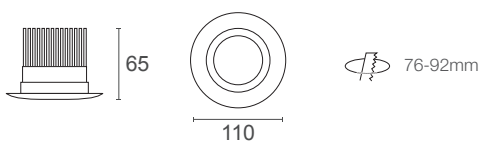

Resiled RDF8

8.5 Watts / 1050 Lumens / 90+ CRI

8.5 Watt residential LED downlight featuring a single LED COB in 3000K and 4000K colour temperature options with a high colour rendering index of 90+ and a high lumen output of 1030 lm (3000K) and 1050 lm (4000K). Covering 76mm to 92mm cut-out sizes makes the Resiled an ideal replacement for existing halogen downlights.

System Power	10.8W	Cut-Out	76-92mm
LED Power	8.5W	Weight	230g
IP Rating	IP65		

	3000K	4000K
COB Lumen Output	1030 lm	1050 lm
Total Luminous Flux	916 lm	938 lm
Efficacy	86.85 lm/W 4000K	

Dimming	Leading + Trailing Edge	Lifetime	50,000hrs (L70)	
Input Voltage	100V - 240V AC 50/60 Hz	Protection	Thermal and Short Circuit	Power Factor > 0.95