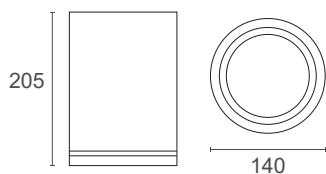

SUSPENDED LED XRSRS35

35 Watts / 4300 Lumens / 90+ CRI

35 Watt Suspended LED downlight available in 2700K, 3000K, 4000K and 5000K colour temperature options in 90+ CRI or 2700K, 3000K and 4000K VIVID options. Supplied with integral LED driver.

System Power	37.5W	Weight	1835g
LED Power	35W		
IP Rating	IP44		

	2700K	3000K	4000K	5000K	VIVID	2700K	3000K	4000K
COB Lumen Output	4000 lm	4150 lm	4300 lm	4450 lm	VIVID	3570 lm	3675 lm	3745 lm
Total Luminous Flux	3369 lm	3496 lm	3622 lm	3748 lm	VIVID	3007 lm	3096 lm	3155 lm