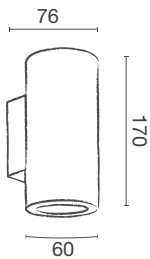

WRD14

2 x 7 Watts / 1400 Lumens / 80+ CRI

Classic bi-directional wall light featuring 2 x 7W COB LEDs in an up/down configuration, available in 3000K and 4000K colour temperature options. Manufactured from an aluminium body and finished with corrosion resistant powdercoating, combined with a sealed safety glass lens for IP65 protection. The WRD14 range is supplied with an integral driver

System Power 16.5W

IP Rating IP65

LED Power 2 x 7W

Weight 680g

	3000K	4000K			
COB Lumen Output	1600 lm	1700 lm			
Total Luminous Flux	1340 lm	1480 lm			
Efficacy	89.7 lm/W 4000K		Lifetime	35,000hrs (L70)	
Input Voltage	100V - 240V AC 50/60 Hz		Protection	Thermal and Short Circuit	Power Factor > 0.9