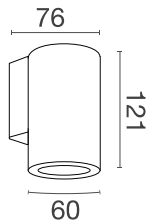

WRD7

7 Watts / 700 Lumens / 80+ CRI

Classic uni-directional wall light featuring a single 7W COB LED in 3000K and 4000K colour temperature options. Manufactured from an aluminium body and finished with corrosion resistant powdercoating, combined with a sealed safety glass lens for IP65 protection. The WRD7 range is supplied with an integral driver.

System Power 8.5W

LED Power 7W

IP Rating IP65

Weight 765g

	3000K			
COB Lumen Output	850 lm			
Total Luminous Flux	720 lm			
Efficacy	84.7 lm/W 4000K Medium Beam	Lifetime	50,000hrs (L80)	
Input Voltage	100V - 240V AC 50/60 Hz	Protection	Thermal and Short Circuit	Power Factor > 0.9