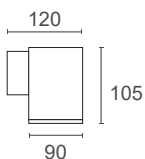

WALL LED WRG6

6 Watts / 320 Lumens / 80+ CRI

IP65 rated down wall light featuring a high output AC COB LED with a high lumen output of 320lm. Powdercoated body with smooth white reflector for low glare and high light output. Supplied with terminal block and mounting plate for easy installation.

System Power 6W

IP Rating IP65

LED Power 6W

Weight 620g

	3000K	4000K			
COB Lumen Output	300 lm	320 lm			
Total Luminous Flux	266 lm	276 lm			
Efficacy	69 lm/W 4000K		Lifetime	50,000hrs (L70)	
Input Voltage	100V - 240V AC 50/60 Hz		Protection	Thermal and Short Circuit	Power Factor > 0.95