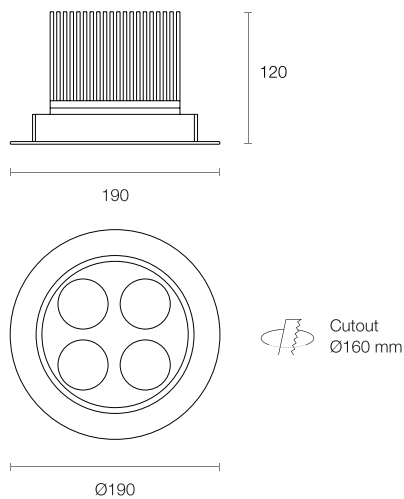

## Physical Characteristics

Trim Colour	White   Black
Tilt Angle	20°
Dimensions	Ø190 x 120 (H) mm
Spring Height	30 mm
Cutout	Circular 160 mm
Weight	1300 g

## Dimensions (mm)