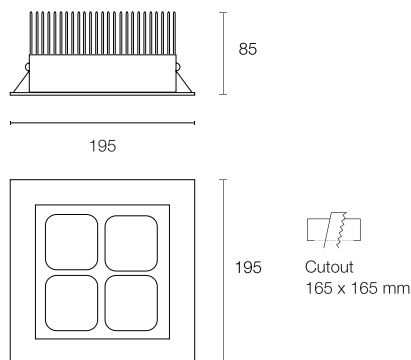

Product Attributes

To configure this downlight, please visit
trendlighting.com.au/product/maxiled-XMW60

Physical Characteristics

Trim Colour	White Black
Dimensions (LxWxH)	195 x 195 x 85 mm
Spring Height	50 mm
Cutout	Square 165 x 165 mm
Weight	1870 g

Dimensions (mm)

Technical Characteristics

Based on XMW604-WB-W-ND

LED Power	57W
LED Type	COB
Lumen Output	7895 lm
Luminous Flux	6085 lm
Efficacy	98.94 lm/W
Colour Temperature	2700K 3000K 3500K 4000K
Colour Technology	CRI 90+ CRI 93+ VIVID CRI 97+
Colour Deviation	SDCM ≤ 2
Lifetime	50,000 hours (L80)
Beam Angle	Wide
System Power	61.5W Typical
Driver Model	Trend 150032-400 (Non-dim)
Input	180-265V AC 50/60 Hz
Output	130-165V DC 400mA
Power Factor	>0.90
Protection	OVP, OTP, OCP, SCP, OPP
Dimming	DALI Non-dimmable