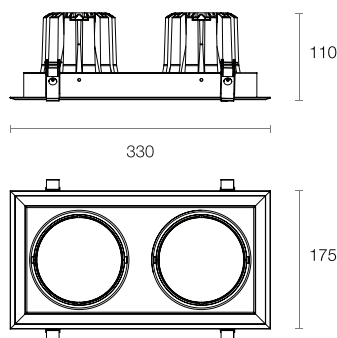

Order Code **XMC2254-MB-W-ND**

Product Features

- Twin recessed adjustable LED downlight in rectangular housing
- Also available in a single spot (XMC125) or as a row of three (XMC325)
- CRI 90+ available in 3000K and 4000K CCT options
- Anodised black heatsink for effective thermal management ensuring high output and long lifespan
- Supplied with a remote driver

Product Attributes

To configure this downlight, please visit
trendlighting.com.au/product/midiled-XMC225

Physical Characteristics

Trim Colour	White Black
Tilt Angle	35° x 35°
Dimensions (LxWxH)	330 x 175 x 110 mm
Spring Height	35 mm
Cutout	Rectangular 310 x 160 mm
Weight	1850 g

Dimensions (mm)

Technical Characteristics

Based on XMC2254-MB-W-ND

LED Power	2 x 25W
LED Type	COB
Lumen Output	5910 lm
Luminous Flux	5000 lm
Efficacy	94.70 lm/W
Colour Temperature	3000K 4000K
Colour Technology	CRI 90+
Colour Deviation	SDCM ≤ 3
Lifetime	50,000 hours (L80)
Beam Angle	Medium
System Power	52.8W Typical
Driver Model	Trend 150020-700 (Non-dim) x 2
Input	180-265V AC 50/60 Hz
Output	30-40V DC 700mA
Power Factor	>0.90
Protection	OVP, OTP, OCP, SCP, OPP
Dimming	Non-dimmable Leading & Trailing Edge DALI