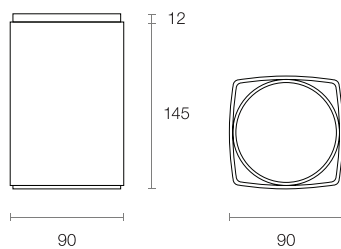

Product Attributes

To configure this downlight, please visit
trendlighting.com.au/product/surface-XSI15

Physical Characteristics

Trim Colour	White Black
Dimensions (LxWxH)	90 x 90 x 157 mm
Weight	1300 g

Dimensions (mm)

Technical Characteristics

Based on XSI154-WB-B-ND

LED Power	15W
LED Type	COB
Lumen Output	2004 lm
Luminous Flux	1460 lm
Efficacy	80.22 lm/W
Colour Temperature	2700K 3000K 3500K 4000K
Colour Technology	CRI 90+ CRI 93+ VIVID CRI 97+
Colour Deviation	SDCM ≤ 2
Lifetime	50,000 hours (L80)
Beam Angle	Wide