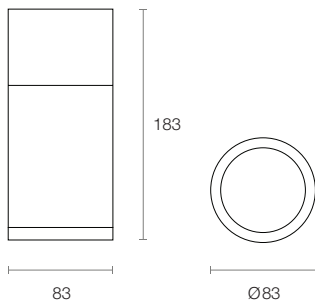

## Physical Characteristics

Trim Colour	White   Black
Dimensions	Ø83 x 183 (H) mm
Weight	867 g

## Dimensions (mm)