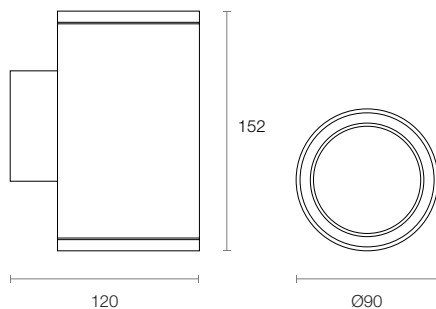

## Physical Characteristics

Trim Colour	White   Black
Dimensions	Ø90 x 152 (H) mm
Weight	690 g

## Dimensions (mm)