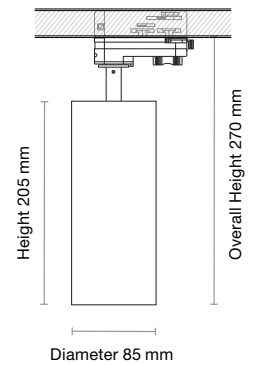

## Specifications

Trim Colour Options	White   Black
Dimensions	Ø85 x 270 (H) mm
Weight	925 g
LED Power	Switchable 15W, 20W, 25W
LED Type	COB
Lumen Output	1600 lm, 2050 lm, 2500 lm
Efficacy	101 lm/W, 98 lm/W, 97 lm/W
CCT Technology	Tri-colour Switchable
Colour Temperature	3000K, 4000K, 5000K
Colour Rendering	CRI 90+
Lifetime	50,000 hours
Beam Angle	Wide 60°
System Power	15.8W, 20.8W, 25.8W Typical
Input	220-240V AC 50/60 Hz
Power Factor	>0.90
Dimming	Non-dimmable
Driver Type	Integral, Flicker Free
Connection Type	Track Mounted
Ingress Protection	IP20
IEC Protection	Class I
Warranty	3 Years