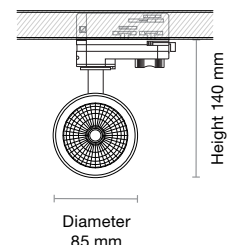

## Specifications

Trim Colour Options	White   Black
Dimensions	Ø85 x 270 (H) mm
Weight	925 g
LED Power	Switchable 15W, 20W, 25W
LED Type	COB
Lumen Output	1600 lm, 2050 lm, 2500 lm
Efficacy	101 lm/W, 98 lm/W, 97 lm/W
CCT Technology	Tri-colour Switchable
Colour Temperature	3000K, 4000K, 5000K
Colour Rendering	CRI 90+
Lifetime	50,000 hours
Beam Angle	Wide 60°
System Power	15.8W, 20.8W, 25.8W Typical
Input	220-240V AC 50/60 Hz
Power Factor	>0.90
Dimming	Non-dimmable
Driver Type	Integral, Flicker Free
Connection Type	Track Mounted
Ingress Protection	IP20
IEC Protection	Class I
Warranty	3 Years