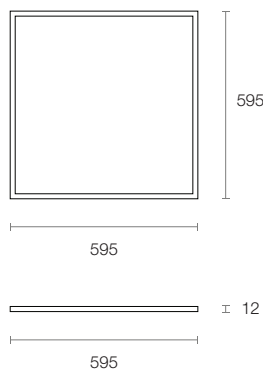

Product Attributes

To configure this panel, please visit
trendlighting.com.au/product/panel-ZPM20

Physical Characteristics

Trim Colour	White
Dimensions (LxWxH)	595 x 595 x 12 mm
Weight	2.35 kg

Dimensions (mm)

Technical Characteristics

Based on ZPM204-UW-W-ND

LED Power	20W
LED Type	SMD
Lumen Output	2950 lm
Luminous Flux	2330 lm
Efficacy	104.02 lm/W
Colour Temperature	3000K 4000K
Colour Technology	CRI 80+
Colour Deviation	SDCM ≤ 2
Lifetime	50,000 hours (L70)
Beam Angle	Ultra Wide