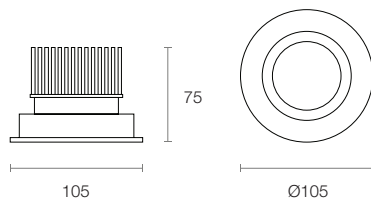

Scan to explore
P12C online

Platinum P12C

12W Recessed Premium Downlight

Product Code	Trim Colour	Colour Temperature	Colour Technology	Beam Angle	Accessories *	Driver
P12C	W (White)	927 (2700K)	(CRI 94+ Standard)	20D (Narrow)	SDR (Specular Dark Reflector)	LT (Leading & Trailing Edge)
	B (Black)	930 (3000K)	S (CRI 98+ Optisolis)	38D (Medium)		DALI (DALI)
		935 (3500K)		60D (Wide)		
		940 (4000K)				

Order Code **P12CW-940-60D-LT**

* Optional accessories

To configure this downlight, please visit
trendlighting.com.au/product/platinum-P12C

Product Features

- Recessed premium adjustable LED downlight characterised by its versatility and superior colour rendering
- Manufactured with an aluminium body and powder coat finish
- Injection moulded twice vacuum metalised reflector for high reflectivity and uniform beam distribution
- Can be specified with specular dark reflector
- CRI 94+ and CRI 98+ Optisolis available in 2700K, 3000K, 3500K and 4000K CCT options
- Supplied with a remote driver

Product Attributes

Physical Characteristics

Trim Colour	White Black
Tilt Angle	30°
Dimensions	Ø105 x 75 (H) mm
Spring Height	20 mm
Cutout	Circular 92 mm
Weight	315 g

Dimensions (mm)

 Cutout Ø92 mm

Technical Characteristics

Based on P12CW-940-60D-LT

LED Power	10W
LED Type	COB
Lumen Output	1350 lm
Luminous Flux	1213 lm
Efficacy	101.93 lm/W
Colour Temperature	2700K 3000K 3500K 4000K
Colour Technology	CRI 94+ CRI 98+ Optisolis
Colour Deviation	SDCM ≤ 2
Lifetime	60,000 hours (L80 B10)
Beam Angle	Narrow Medium Wide