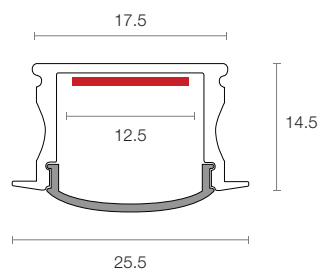

Product Attributes

To configure this extrusion, please visit
trendlighting.com.au/product/extrusion-EX4

Physical Characteristics

Trim Colour	Black Silver
Dimensions (WxH)	25.5 x 14.5 mm
Maximum Length	3000 mm*

* Custom lengths available

General Characteristics

Category	Strips & Extrusions
Family	Extrusions
Surface	Ceiling Floor Wall
Mounting	Recessed
Ingress Protection	IP20

Dimensions (mm)

Scan to explore
EX4 online

Applicable LED Strips for Extrusion EX4

Flexiled XF1260
16W/m 12V DC Flexible Strip
Dimensions 1000 x 12 x 2 mm
Max. Continuous Length 5000 mm
Cutting Increment 50 mm (3 LEDs)
LED Pitch 60 LEDs per meter

Flexiled XF24480
9W/m 24V DC Flexible Strip
Dimensions 1000 x 8 x 2 mm
Max. Continuous Length 5000 mm
Cutting Increment 50 mm
LED Pitch 480 LEDs per meter

Flexiled XF24RGBW
20W/m 24V DC Flexible Strip
Dimensions 1000 x 12 x 2 mm
Max. Continuous Length 5000 mm
Cutting Increment 62.5 mm (6 LEDs)
LED Pitch 96 LEDs per meter