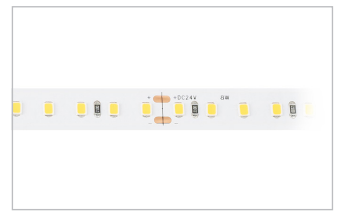

Flexiled XF24120B
8W/m 24V DC Flexible Strip
Dimensions 1000 x 10.5 x 2 mm
Max. Continuous Length 5000 mm
Cutting Increment 50 mm (6 LEDs)
LED Pitch 120 LEDs per meter