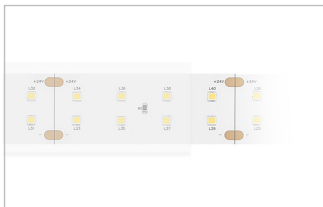

Product Attributes

To configure this extrusion, please visit
trendlighting.com.au/product/extrusion-EX4

Physical Characteristics

Trim Colour	Black Silver
Dimensions (WxH)	25.5 x 14.5 mm
Maximum Length	3000 mm*

Trim Colour

B
Black Trim

S
Silver Trim

Accessories

CLR
Clear Lens

OP
Opal Lens

Scan to explore
EX4 online

Extrusion EX4

Applicable LED Strips for Extrusion EX4

Flexiled XF1260
16W/m 12V DC Flexible Strip
Dimensions 1000 x 12 x 2 mm
Max. Continuous Length 5000 mm
Cutting Increment 50 mm (3 LEDs)
LED Pitch 60 LEDs per meter