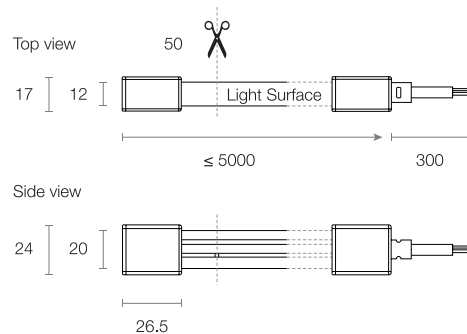

Scan to explore
NF2012H online

Neon NF2012H

10W/m 24V DC IP65 Rated Flexible Strip with Horizontal Bend

Product Code	Colour Temperature	Colour Technology	Length *	Accessories **	Driver
NF2012H	3 (3000K)	(CRI 80+ Standard)	1000 (1000 mm)	ALP (Aluminium Profile)	LT (Leading & Trailing Edge)
	4 (4000K)		XXXX (Custom)	SSC (Stainless Steel Clips)	DALI (DALI)

Order Code **NF2012H4-1000-LT**

* Custom lengths available

** Optional accessories

Product Features

- Flexible strip characterised by its neon like appearance, horizontal bending and IP65 rating, allowing for light continuity and uniform lighting distribution
- Can be secured with stainless steel clips or mounted in an aluminium profile
- CRI 80+ available in 3000K, 4000K and Blue CCT options

Product Attributes

To configure this LED strip, please visit

trendlighting.com.au/product/neon-NF2012H

Physical Characteristics

Dimensions (LxWxH)	1000 x 20 x 12 mm
Max. Reel Length	5000 mm *

* Custom lengths available

Dimensions (mm)

Technical Characteristics

Based on NF2012H4-1000-LT

Input Voltage	24V DC
LED Power	10W per metre
LED Type	SMD
LED Lumen Output	750 lm
Colour Temperature	3000K 4000K
Colour Technology	CRI 80+
Colour Deviation	SDCM ≤ 3
Lifetime	50,000 hours
LED Pitch	120 LEDs per metre
LED Cutting Increment	50 mm