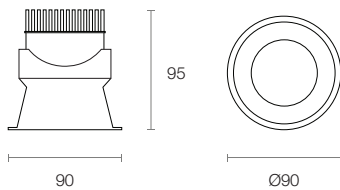

Order Code **RDT84-MB-W-LT**

To configure this downlight, please visit
trendlighting.com.au/product/resiled-RDT8

Physical Characteristics

Trim Colour	White Black Silver
Tilt Angle	20°
Dimensions	Ø90 x 95 (H) mm
Spring Height	45 mm
Cutout	Circular 78 mm
Weight	205 g

Dimensions (mm)

Product Features

- Recessed compact adjustable LED downlight, manufactured with an aluminium body and powder coat finish
- Deep recessed trim design provides excellent glare control, improving visual comfort
- Covering 78 mm cutout size, an ideal replacement for existing downlights
- CRI 90+ available in 3000K and 4000K CCT options
- Supplied with a remote driver

Product Attributes

Technical Characteristics

Based on RDT84-MB-W-LT

LED Power	8.5W
LED Type	COB
Lumen Output	1050 lm
Luminous Flux	865 lm
Efficacy	80.09 lm/W
Colour Temperature	3000K 4000K
Colour Technology	CRI 90+
Colour Deviation	SDCM ≤ 3
Lifetime	50,000 hours (L70)
Beam Angle	Medium
System Power	10.8W Typical
Driver Model	Trend 150208-250 (L&T)
Input	180-265V AC 50/60 Hz
Output	30-40V DC 250mA
Power Factor	>0.93
Protection	OVP, OTP, OCP, SCP, OPP
Dimming	Leading & Trailing Edge DALI 1-10V