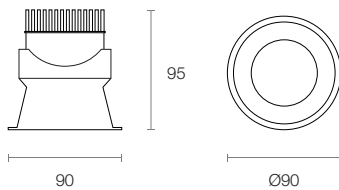

## Physical Characteristics

Trim Colour	White   Black   Silver
Tilt Angle	20°
Dimensions	Ø90 x 95 (H) mm
Spring Height	45 mm
Cutout	Circular 78 mm
Weight	205 g

## Dimensions (mm)